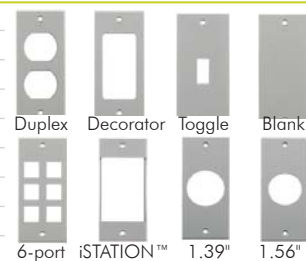

XX = color: "BK"=Black; "GY"=Gray; "I"=Ivory; "WA"=White.

* For snap in type face plates delete "S". This is an option for Multi-Connect only.

Hubbell Furniture Connectivity Boxes

Square, Flush Mount Boxes

Gang	Finish	Catalog No.
2	Black	HBLSHA2
2	Stainless	HBLSHA2BSS

Rectangular, Flush Mount Boxes

Gang	Finish	Catalog No.
2	Black	HBLPHA2
4	Black	HBLPHA4
2	Stainless	HBLPHA2BSS
4	Stainless	HBLPHA4BSS

Recessed Mount Boxes

Gang	Finish	Catalog No.
2	Black	HBLMIR2
4	Black	HBLMIR4

Under Desk Mount Boxes

Gang	Finish	Catalog No.
2	Black	HBLMAR2
3	Black	HBLMAR3