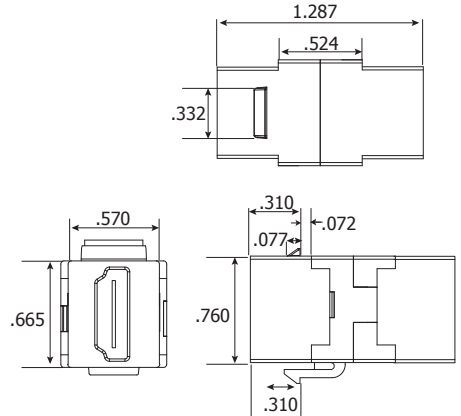

ORDERING INFORMATION

Hubbell iSTATION™ HDMI Keystone Coupler

Description	Color	Catalog Number
HDMI Keystone Coupler Female-to-Female Type A	Black	SFHCBK

Horizontal Cords

Description	Color	Catalog Number
HDMI, 3ft Patch Cord, 24AWG	Black	HDPC03BK
HDMI, 6ft Patch Cord, 24AWG	Black	HDPC06BK

Horizontal Cords

Description	Color	Catalog Number
HDMI, 10ft, Horizontal, Non-Plenum, 24 AWG, Category 2 Rated	Black	HDH10BK
HDMI, 15ft, Horizontal, Non-Plenum, 24 AWG, Category 2 Rated	Black	HDH15BK
HDMI, 20ft, Horizontal, Non-Plenum, 24 AWG, Category 2 Rated	Black	HDH20BK
HDMI, 25ft, Horizontal, Non-Plenum, 24 AWG, Category 2 Rated	Black	HDH25BK
HDMI, 30ft, Horizontal, Non-Plenum, 24 AWG, Category 2 Rated	Black	HDH30BK

HDMI CONNECTOR/DEFINITION/TIP

Application Definition

HDMI - High-Definition Multimedia Interface is a digital audio/video connector interface for transmitting uncompressed digital streams. HDMI connects through digital rights management (DRM) from the source to the device.

HDMI Connector Type

Type A connector has 19 pins, bandwidth supporting SDTV, EDTV, HDTV, etc. The outside dimensions of the plug is 13.9 mm wide by 4.45 mm high. Type A is electrically compatible with single-link DVI-D.

Installation Tip

Important: Always allow for clearance behind connection location to ensure for proper bend radius with HDMI cable assemblies.

DIMENSIONS

INTEGRATED SOLUTIONS

Station and Cross-Connect Solutions

- All Hubbell iSTATION™ Products, Front-Loading, Rear-Loading, Frames and Bezels
- All UDX Multimedia Panels

Delivery System Solutions

- SystemOne, Poke Throughs, Concrete & Raised Access Floor Boxes
- Multi-Connect Wall Boxes & Conference Table Boxes
- Raceway Metal & Non-Metallic
- FPTV Box and Ceiling Enclosures